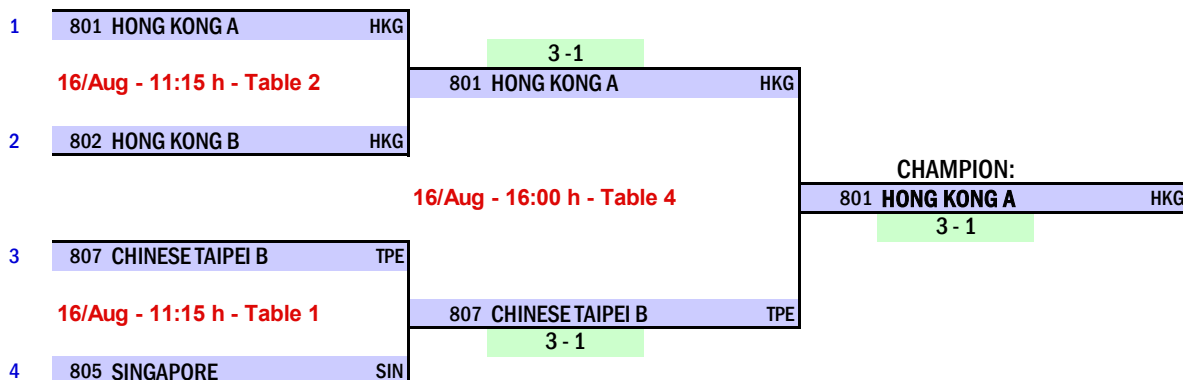

CADET GIRLS' TEAM - FIRST STAGE

Two teams advance to the Main Draw

Date	Time	Table	Match
15-Aug	11:30	7	1-3
		8	2-4
15-Aug	16:30	1	1-2
		2	3-4
15-Aug	19:30	3	1-4
		4	2-3

CADET GIRLS - GROUP 1				1	2	3	4
1	801	HONG KONG A	HKG		3-1	3-0	3-0
2	807	CHINESE TAIPEI B	TPE	1-3		3-0	3-0
3	804	HONG KONG D	HKG	0-3	0-3		2-3
4	808	THAILAND	THA	0-3	0-3	3-2	

Pts.	Pos.
6	1
5	2
3	4
4	3

Date	Time	Table	Match
15-Aug	13:00	1	1-3
		2	2-4
15-Aug	16:30	3	1-2
		4	3-4
15-Aug	19:30	5	1-4
		6	2-3

CADET GIRLS - GROUP 2				1	2	3	4
1	806	CHINESE TAIPEI A	TPE		0-3	1-3	3-1
2	802	HONG KONG B	HKG	3-0		1-3	3-1
3	805	SINGAPORE	SIN	3-1	3-1		3-1
4	803	HONG KONG C	HKG	1-3	1-3	1-3	

Pts.	Pos.
4	3
5	2
6	1
3	4

CADET GIRLS' TEAM - SECOND STAGE